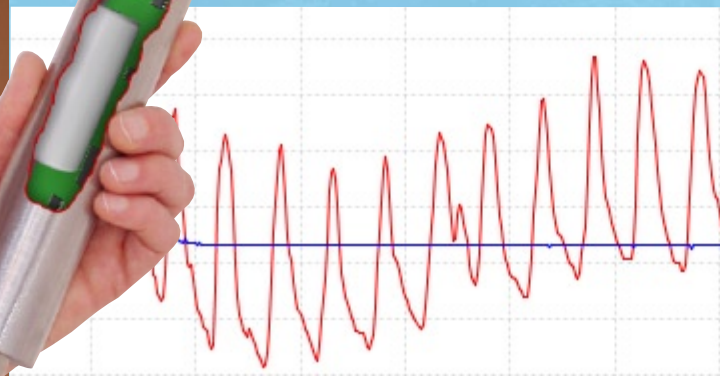

Gateway to
computer/internet

Azonde
Web Server
Internet

Integrated
solar collector
and antenna
transmitting
to gateway

Water height and
temperature transmitted
in real-time and stored
on your Windows PC or a
web server.

Lower your total costs with:

- Easy installation
- Low ongoing maintenance
- Easy remote management from the comfort of your office

Monitoring
water height
and temperature

Azonde 2210EZ FAQ:

Q: Can I use my stand alone Windows PC?