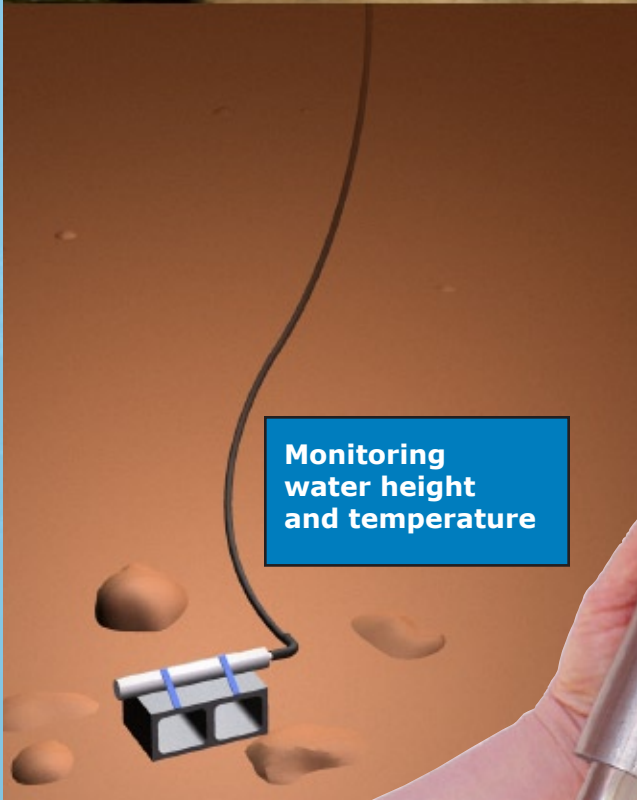

Gateway to
computer/internet

Azonde
Web Server
Internet

Integrated
solar collector
and antenna
transmitting
to gateway

Water height and
temperature transmitted
in real-time and stored
on your Windows PC or a
web server.

Lower your total costs with:

- Easy installation
- Low ongoing maintenance
- Easy remote management from the comfort of your office

Monitoring
water height
and temperature

Azonde 2210EZ FAQ:

Q: Can I use my stand alone Windows PC?

Software

- 2000 Win PC – self contained
- 2000 Gateway to internet
- 2000 Webserver

Readings are transmitted in real time to your computer or if internet enabled, to the web.

The Azonde 2210 EZ is a rugged device engineered for water bodies, measuring

- Water height
- Water temperature

The all seasons integrated solar panel, wireless modem & antenna sit atop a rugged buoy that is anchored to the Azonde 2210 EZ through a tough cable.

Use for monitoring lakes or valuable irrigation ponds. The Azonde software can alert via email when a parameter is exceeded.